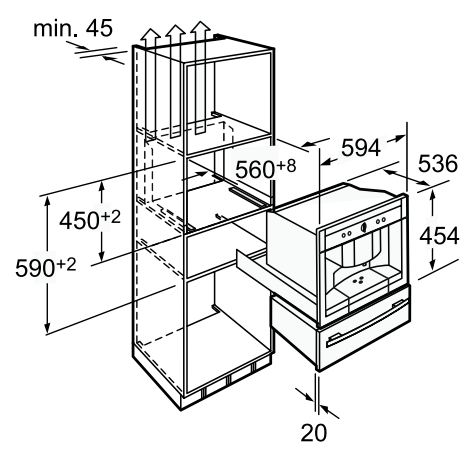

# NEFF C77V60 COFFEE CENTRE IN DETAIL.

**COFFEE CENTRE** **C77V60N01**  
 Stainless steel 600mm

One touch coffee	Adjustable cup strength, size & grind
"My Coffee" memory	1 kg coffee bean container
Automatic rinse program	2.5 litre water tank

- ▶ **FUNCTIONS**  
 "My Coffee" memory facility  
 Hot milk function  
 Fully programmable functions including language, coffee temperature and timer function
- ▶ **FEATURES**  
 Electronic control with ClearText  
 SensoFlow System  
 Brita Intenza water filter  
 Cream centre  
 Removable 2.5 litre water tank  
 One touch for white coffee, latte and cappuccino  
 Cafe creme, americano and espresso  
 1 kg coffee bean container with aroma retaining lid  
 Frothing nozzle for milk  
 Separate container for preground coffee  
 Cup size, strength and degree of grinding selectable
- ▶ **CLEANING**  
 Unique fully automatic rinse program  
 Automatic cleaning and de-scaling program
- ▶ **DESIGN FEATURES**  
 Bevelled glass fascia  
 Symmetrical design  
 Central bevelled oval control  
 Push button bevelled controls
- ▶ **TECHNICAL DETAILS**  
 19 bar Flow heater pump pressure  
 Grinding / brewing capacity 7-1 l of beans
- ▶ **STANDARD ACCESSORIES**  
 1 maintenance pack consisting of a water filter, cleaning tablets, descaling tablets, a measuring spoon and a strip for measuring water hardness  
 1 thermally insulated milk container  
 1 milk tube
- ▶ **TECHNICAL INFORMATION**  
 Removable transparent water container capacity (litres) 2.5  
 Total connected load (W) 1700

C77V60 Coffee centre

C77V60 Coffee Centre installed with an N21H40 warming drawer

An installation height >950 mm makes it difficult to fill the containers for beans and water which are fitted on the top.