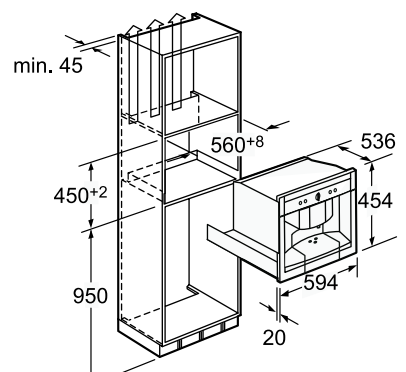

# NEFF C77V60 COFFEE CENTRE IN DETAIL.

**COFFEE CENTRE** **C77V60N01**  
 Stainless steel 600mm

One touch coffee	Adjustable cup strength, size & grind
"My Coffee" memory	1 kg coffee bean container
Automatic rinse program	2.5 litre water tank

- ▶ **FUNCTIONS**  
 "My Coffee" memory facility  
 Hot milk function  
 Fully programmable functions including language, coffee temperature and timer function
- ▶ **FEATURES**  
 Electronic control with ClearText  
 SensoFlow System  
 Brita Intenza water filter  
 Cream centre  
 Removable 2.5 litre water tank  
 One touch for white coffee, latte and cappuccino  
 Cafe creme, americano and espresso  
 1 kg coffee bean container with aroma retaining lid  
 Frothing nozzle for milk  
 Separate container for preground coffee  
 Cup size, strength and degree of grinding selectable
- ▶ **CLEANING**  
 Unique fully automatic rinse program  
 Automatic cleaning and de-scaling program
- ▶ **DESIGN FEATURES**  
 Bevelled glass fascia  
 Symmetrical design  
 Central bevelled oval control  
 Push button bevelled controls
- ▶ **TECHNICAL DETAILS**  
 19 bar Flow heater pump pressure  
 Grinding / brewing capacity 7-1 l of beans
- ▶ **STANDARD ACCESSORIES**  
 1 maintenance pack consisting of a water filter, cleaning tablets, descaling tablets, a measuring spoon and a strip for measuring water hardness  
 1 thermally insulated milk container  
 1 milk tube
- ▶ **TECHNICAL INFORMATION**  
 Removable transparent water container capacity (litres) 2.5  
 Total connected load (W) 1700

C77V60 Coffee centre

C77V60 Coffee Centre installed with an N21H40 warming drawer

An installation height >950 mm makes it difficult to fill the containers for beans and water which are fitted on the top.