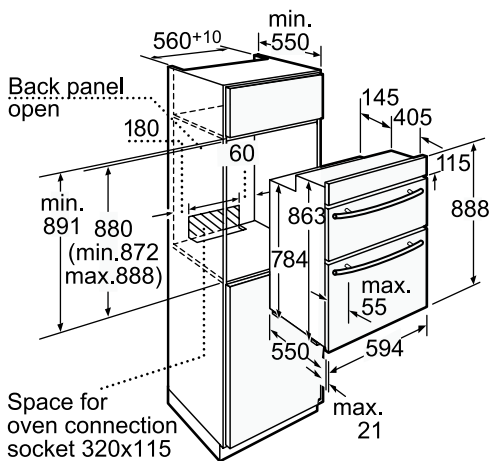

Main oven features

► FEATURES Automatic programmer NeffLight (2 x 20 Watt halogen lamps) 1 x 40 Watt lamp FlexiRail Plus (includes telescopic rail) 4 shelf positions Rapid Heat	► FUNCTIONS CircoTherm CircoTherm Intensive Bread baking Defrost Top/bottom heat Bottom heat CircoRoast Full surface grill Centre surface grill	Low temperature cooking Dough proving Steam setting ► OVEN CLEANING TitanEnamel HydroClean CeramiClean (back) Drop down grill element