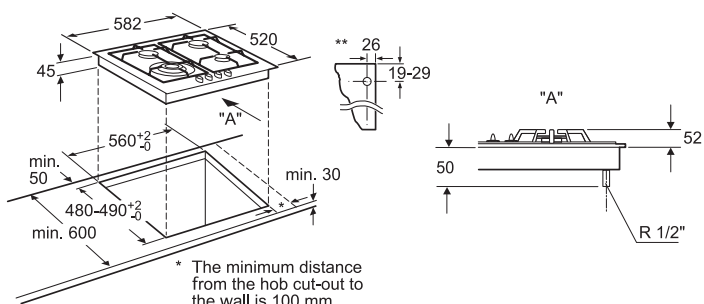

Design

Stainless steel
Bevelled oval controls positioned at front

Technical details

Front left zone 11.9MJ wok burner
Back left zone 6.1MJ standard burner
Back right zone 10.8MJ standard burner
Front right zone 3.6MJ economy burner

Specifications & dimensions

Model No	T22S46
Colour	
Stainless steel	•
Ceramic glass hob	
Description	
Width (cm)	58
Number of burners	4
Special features	
Cast iron pan supports	•
Oval controls	•
Features	
High speed gas burner	
Wok burner	1
Standard gas burners	2
Economy gas burners	1
Cast iron pan supports	•
Flame failure safety device	•
Auto ignition via control knob	•
Automatic reignition	
Residual heat indicator	
Design	
Control position	Front
Technical information	
Total gas rating (MJ)	32.4

Measurements in mm